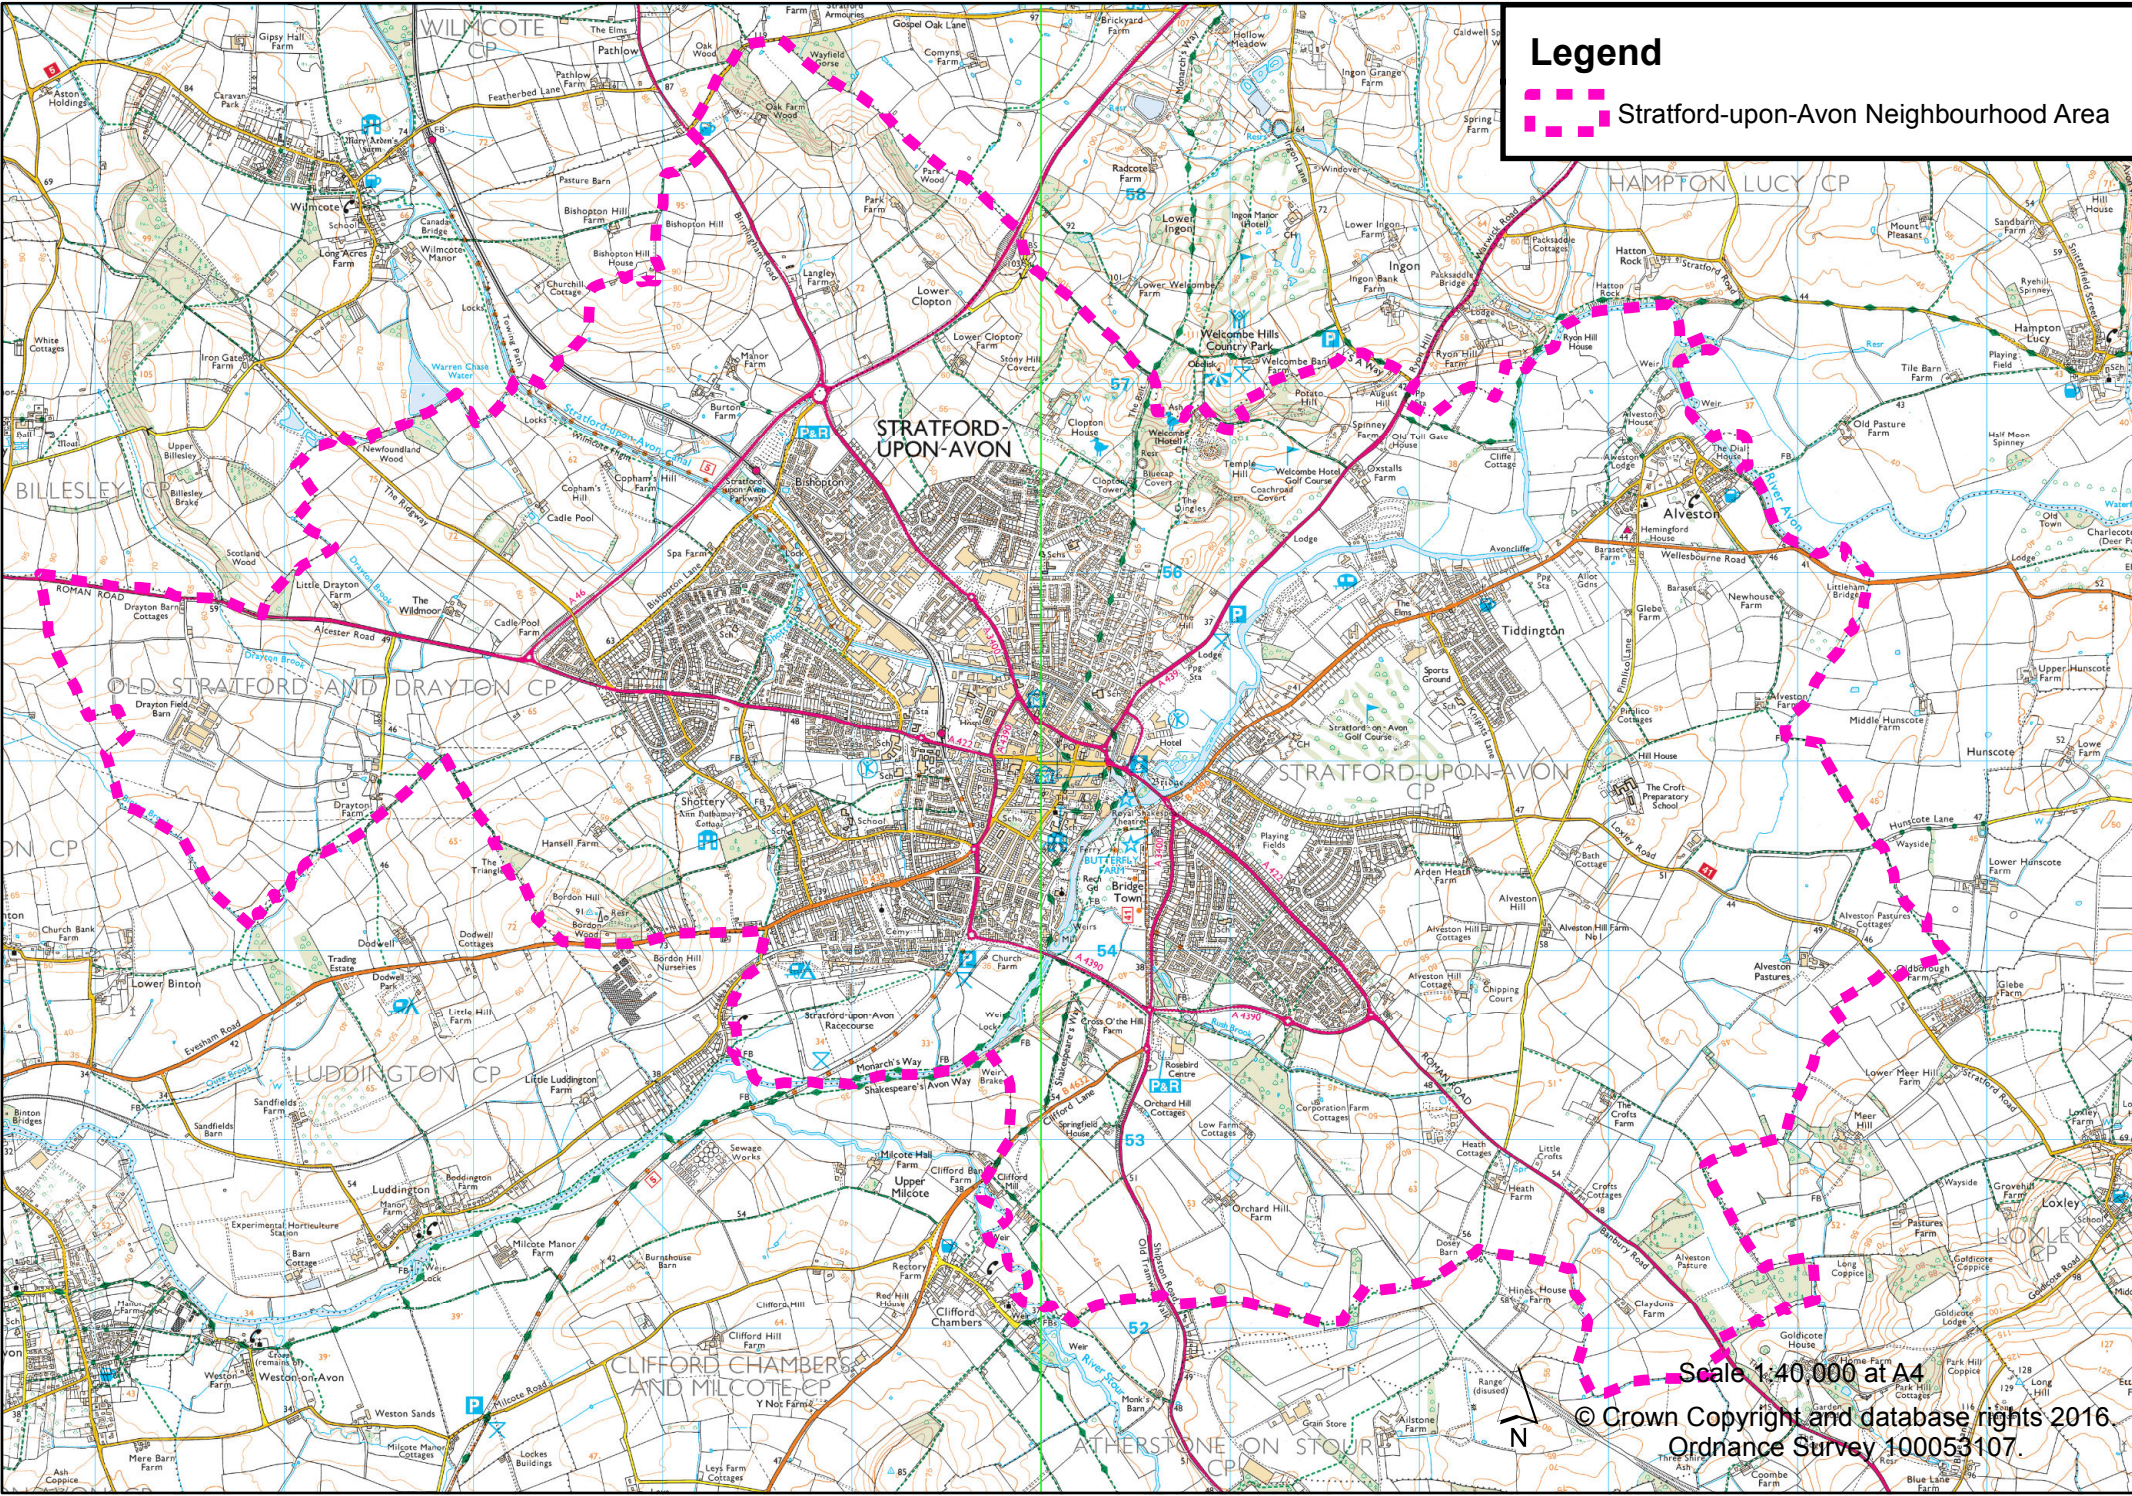

**Legend**

 Stratford-upon-Avon Neighbourhood Area

Scale 1:40,000 at A4  
 © Crown Copyright and database rights 2016  
 Ordnance Survey 100053107.