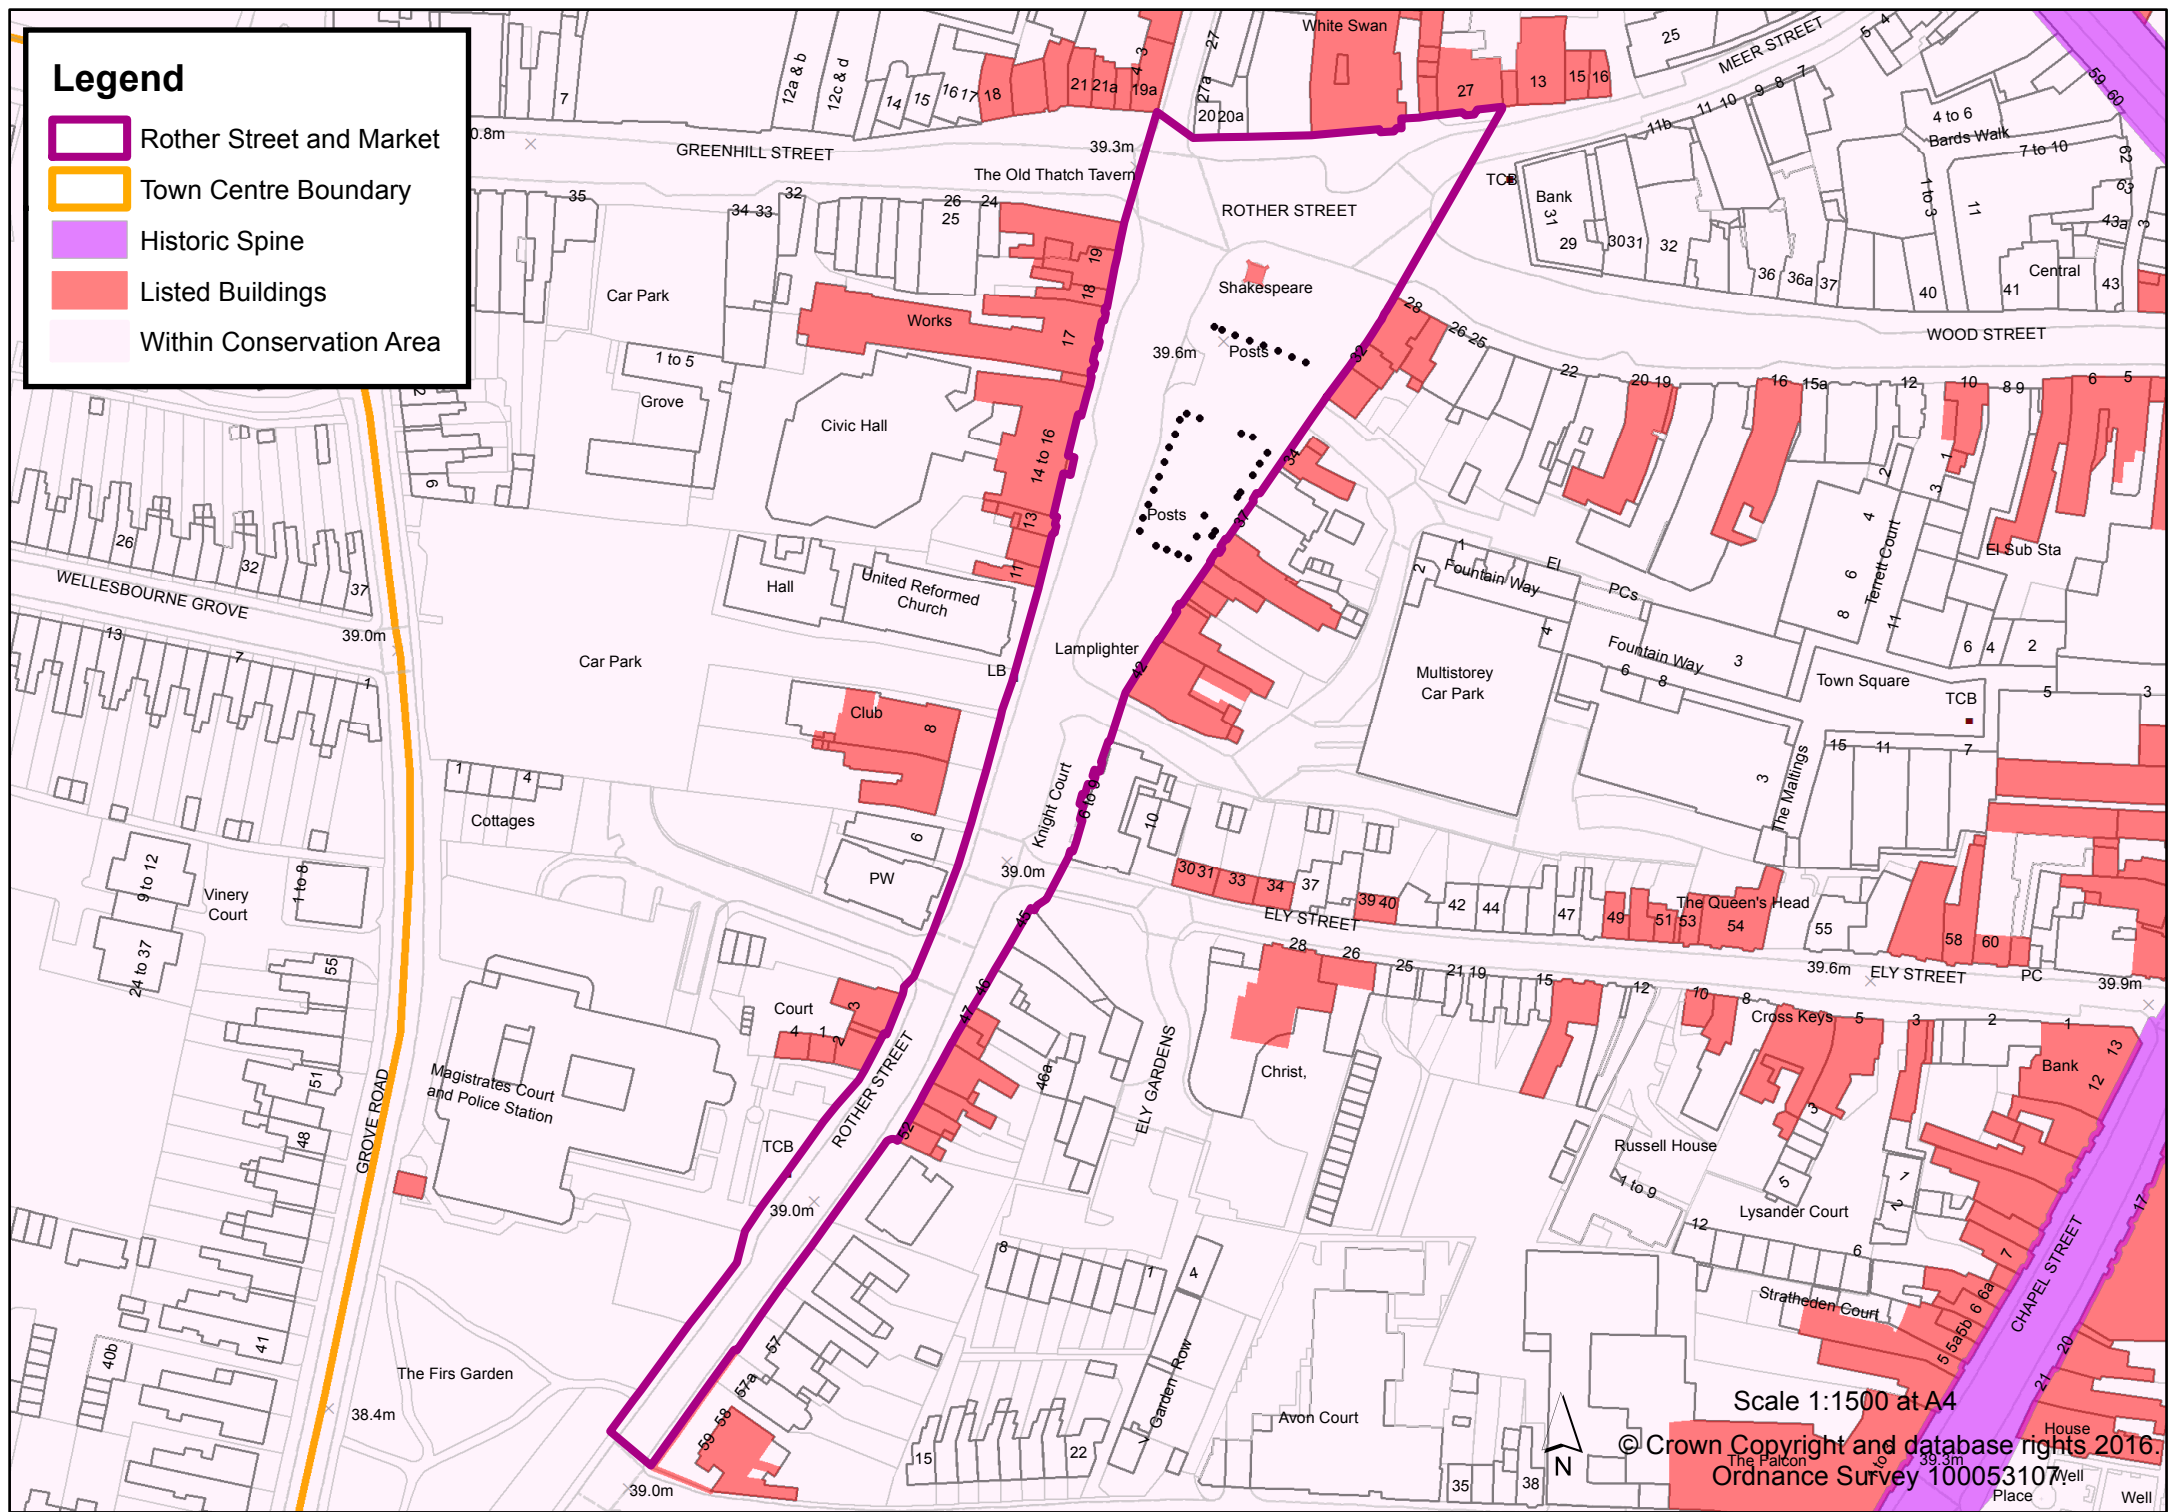

Legend

-  Rother Street and Market
-  Town Centre Boundary
-  Historic Spine
-  Listed Buildings
-  Within Conservation Area

Scale 1:1500 at A4
 © Crown Copyright and database rights 2016.
 Ordnance Survey 100053107