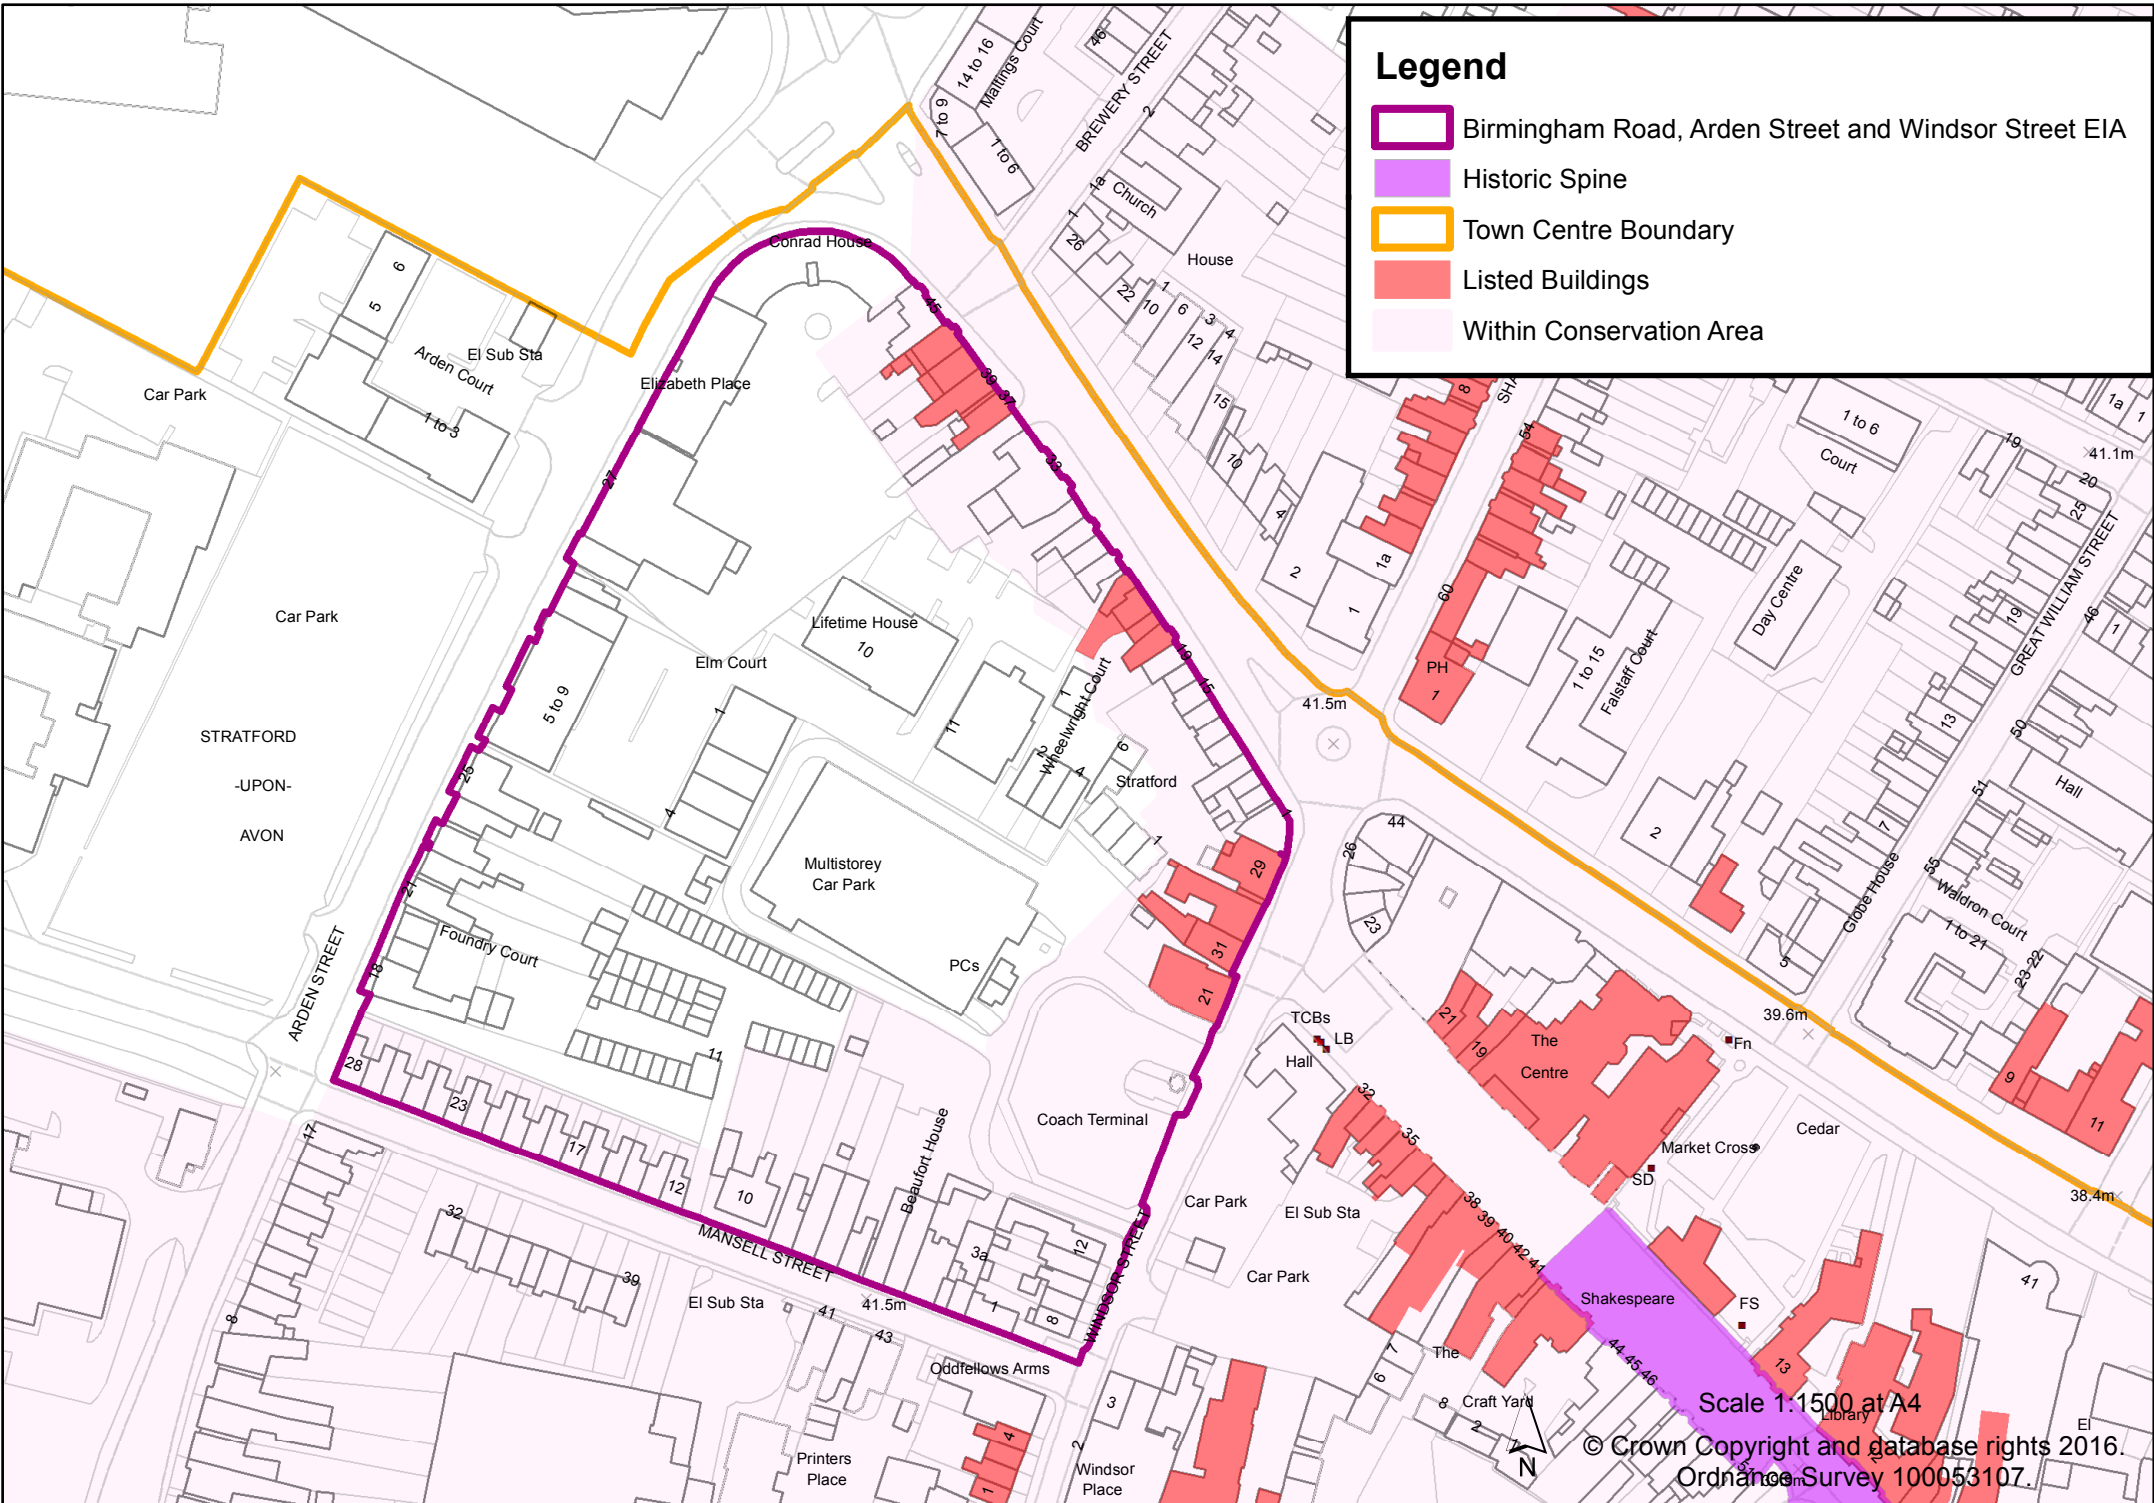

# Legend

-  Birmingham Road, Arden Street and Windsor Street EIA
-  Historic Spine
-  Town Centre Boundary
-  Listed Buildings
-  Within Conservation Area

Scale 1:1500 at A4

© Crown Copyright and database rights 2016.  
Ordnance Survey 100053107.